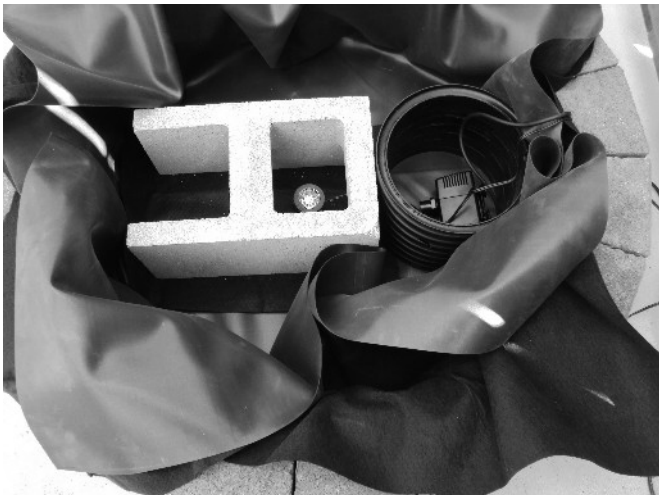

Water Feature Assembly with retaining blocks

This is for our Water Feature Sump installation.
The same method applies with an in ground installation.
An alternative is to sit the fountain feature directly on top
of the sump.

1

2

3

4